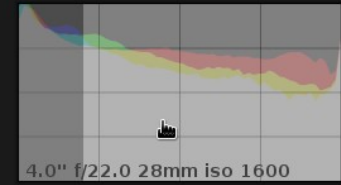

darktable

darktable
1.0.3

lighttable | darkroom | tethering

view all sort by filename

drag to change exposure, doubleclick resets

vibrance 61%

mid-tones bias 1.00

blend

channel mixer

output color profile

color contrast

green vs magenta 1.37

blue vs yellow 1.00

blend

color correction

color zones

color transfer

3 acquire apply

vibrance

vibrance 60%

blend

input color profile

profile sRGB (e.g. jpg)

more plugins

▶ snapshots

▼ history

1. 10 - vibrance (on)
   - 9 - input color profile (on)
   - 8 - color contrast (on)
   - 7 - velvia (on)
   - 6 - split toning (on)
   - 5 - bloom (on)
   - 4 - graduated density (off)
   - 3 - bloom (on)
   - 2 - shadows and highlights (on)
   - 1 - vignetting (on)
   - 0 - original
2. compress history stack

▶ color picker

▼ image information

filmroll 18
image id 399
filename IMG_0373_CR2.jpg
model Canon EOS DIGITAL REBEL XTi
maker Canon
lens Canon EF 28-135mm f/3.5-5.6 IS
aperture F/22.0
exposure 4.0"
focal length 28
focus distance 1100
iso 1600
datetime 2012:05:18 22:08:02
width 3888
height 2592
title -
creator Mairin Duffy
copyright -